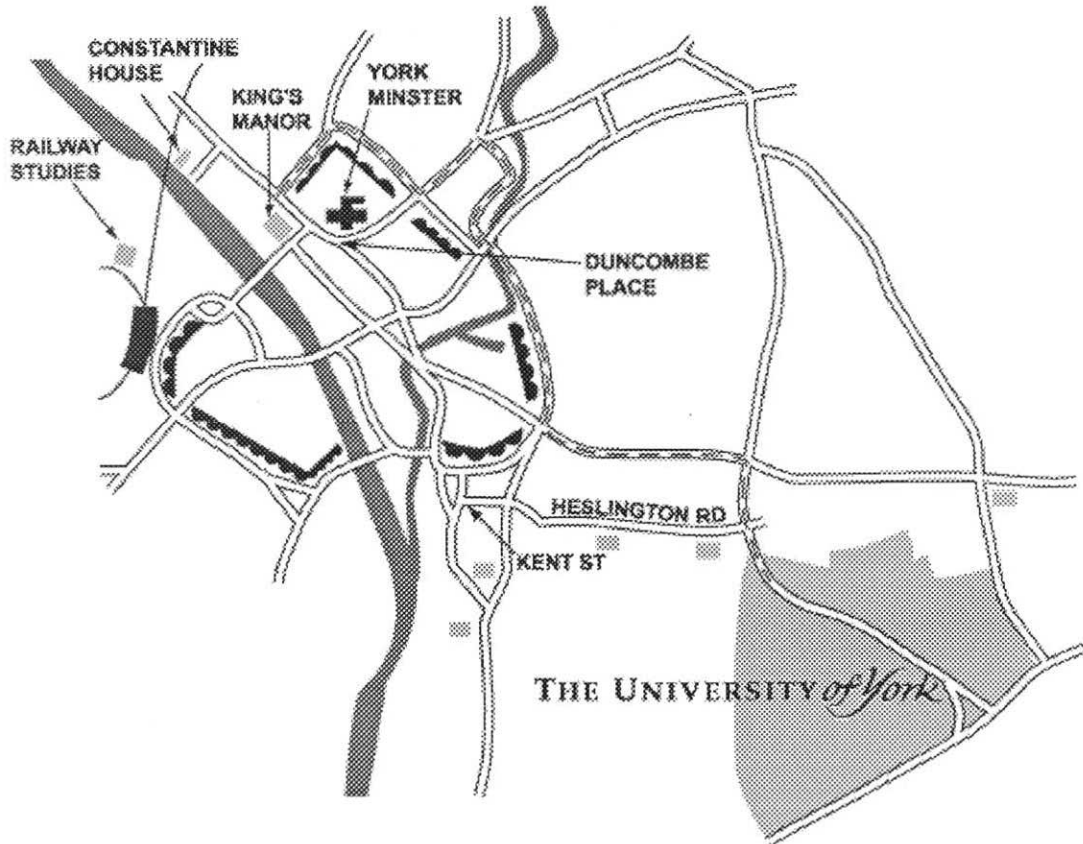

Getting to campus from the City of York

The Heslington campus is served by several local bus and cycle routes. By bus or bike the journey from campus into the city takes 10-15 minutes. Car drivers are advised to avoid the city centre, as most of the roads within the city walls are pedestrianised during daylight hours every day (normally 10am-4.30pm).