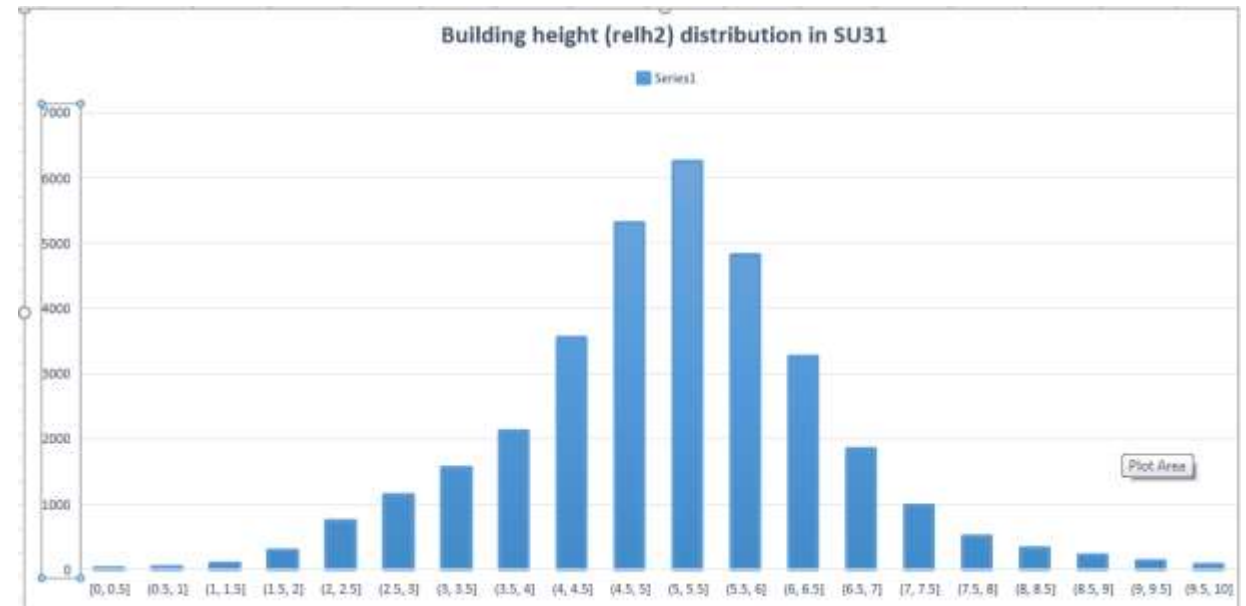

2. Derive new Data

3. Link Data

“Get the right data to the right people at the right time.”

Simplifying 143,349 buildings
to 10,000 buildings in
Southampton.

parallel

Details Draw Focus Interpretation

Name	
Type	General practice
Code	
Location	
Catchments	
Patient age profile	
Registered patient total:	11783
male:	5747, female: 6036

Simplifying 143,349 buildings
to 10,000 buildings in
Southampton.

OS Open Rivers maps over
144,000 kms of watercourses

Meet Lucy the Data Engineer...

1. Simplify Data

2. Derive new Data

3. Link Data

“Get the right data to the right people at the right time.”

20% of houses in Portsmouth have a south facing garden.

There are more than 6000 two-storey houses in Southampton

Meet Lucy the Data Engineer...

1. Simplify Data
2. Derive new Data
3. Link Data

“Get the right data to the right people at the right time.”