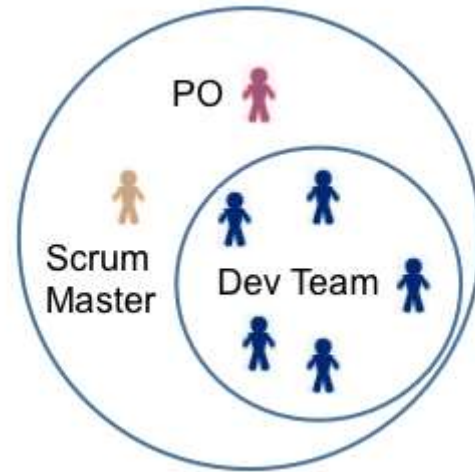

Eventbrite™

10,000

225,317,010,000

Meet Lucy the Data Engineer...

1. Simplify Data
2. Derive new Data
3. Link Data

“Get the right data to the right people at the right time.”

Meet Lucy the Data Engineer...

1. Simplify Data

2. Derive new Data

3. Link Data

“Get the right data to the right people at the right time.”

Simplifying 143,349 buildings
to 10,000 buildings in
Southampton.

parallel

Details Draw Focus Interpretation

Name	
Type	General practice
Code	
Location	
Catchments	
Patient age profile	
Registered patient total:	11783
male:	5747, female: 6036