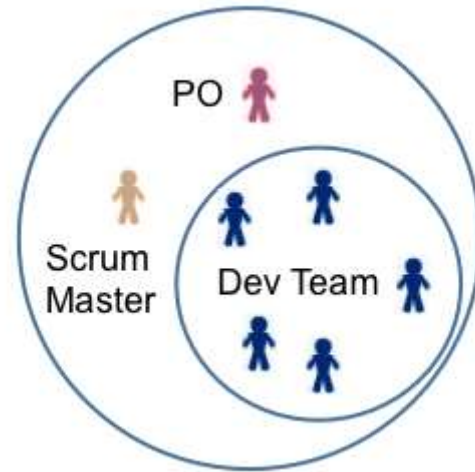

Simplifying 143,349 buildings
to 10,000 buildings in
Southampton.

OS Open Rivers maps over
144,000 kms of watercourses

Meet Lucy the Data Engineer...

1. Simplify Data

2. Derive new Data

3. Link Data

“Get the right data to the right people at the right time.”

20% of houses in Portsmouth have a south facing garden.

There are more than 6000 two-storey houses in Southampton

Meet Lucy the Data Engineer...

1. Simplify Data
2. Derive new Data
3. Link Data

“Get the right data to the right people at the right time.”