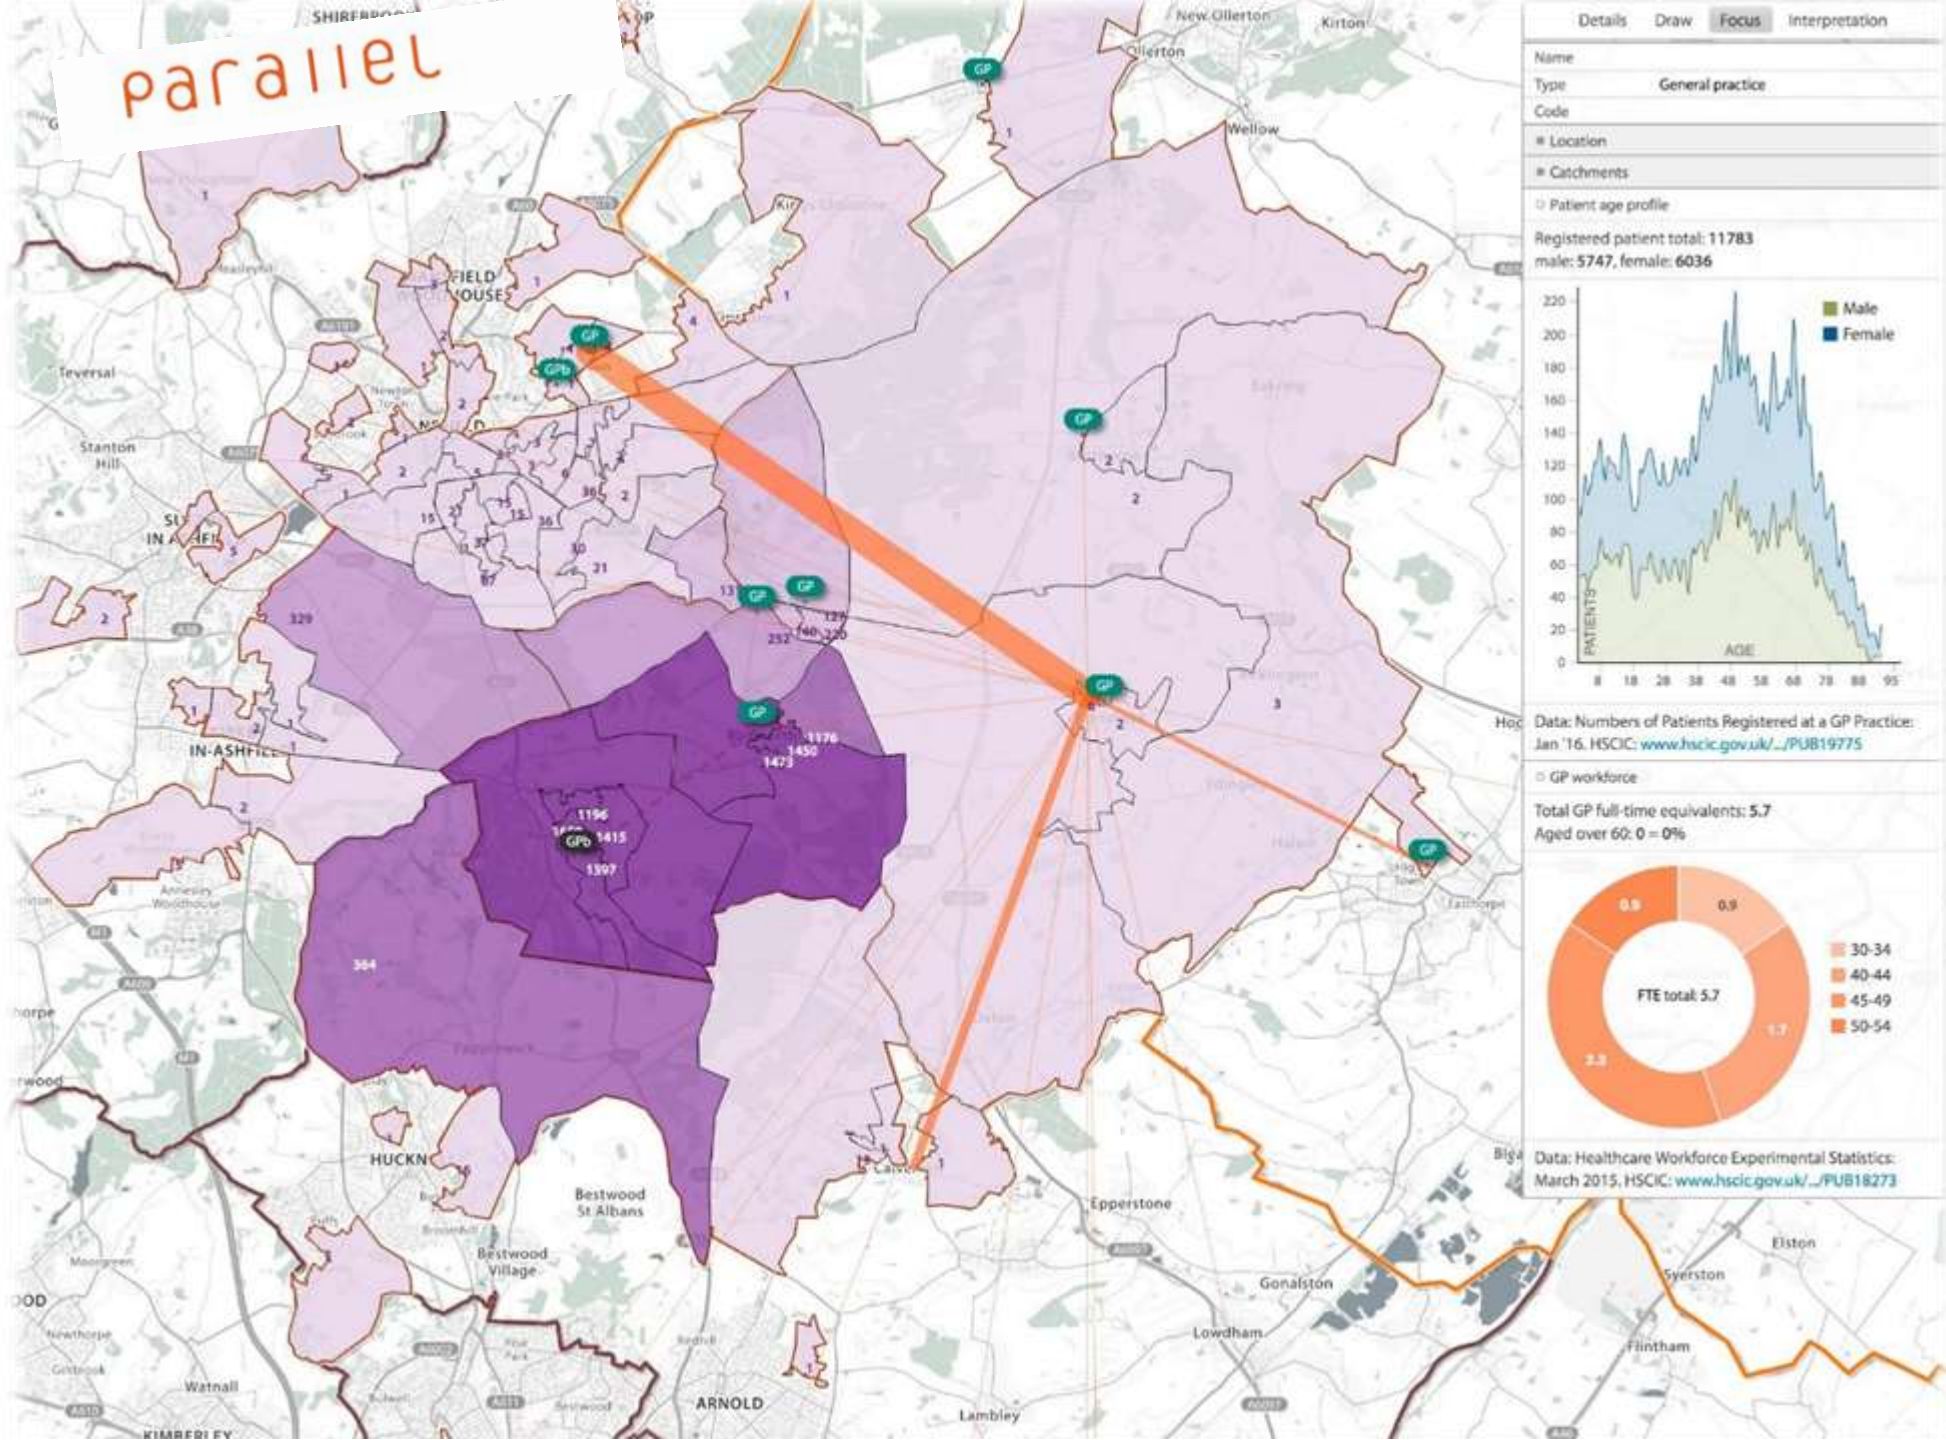

2. Derive new Data

3. Link Data

“Get the right data to the right people at the right time.”

Simplifying 143,349 buildings
to 10,000 buildings in
Southampton.

parallel

Details Draw Focus Interpretation

Name	
Type	General practice
Code	
Location	
Catchments	
Patient age profile	
Registered patient total:	11783
male:	5747, female: 6036

Simplifying 143,349 buildings
to 10,000 buildings in
Southampton.

OS Open Rivers maps over
144,000 kms of watercourses

Meet Lucy the Data Engineer...

1. Simplify Data

2. Derive new Data

3. Link Data

“Get the right data to the right people at the right time.”