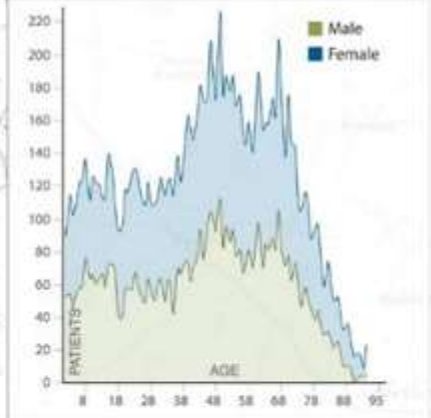

2. Derive new Data

3. Link Data

“Get the right data to the right people at the right time.”

Simplifying 143,349 buildings
to 10,000 buildings in
Southampton.

parallel

Details Draw Focus Interpretation

Name	
Type	General practice
Code	
Location	
Catchments	
Patient age profile	
Registered patient total:	11783
male:	5747, female: 6036