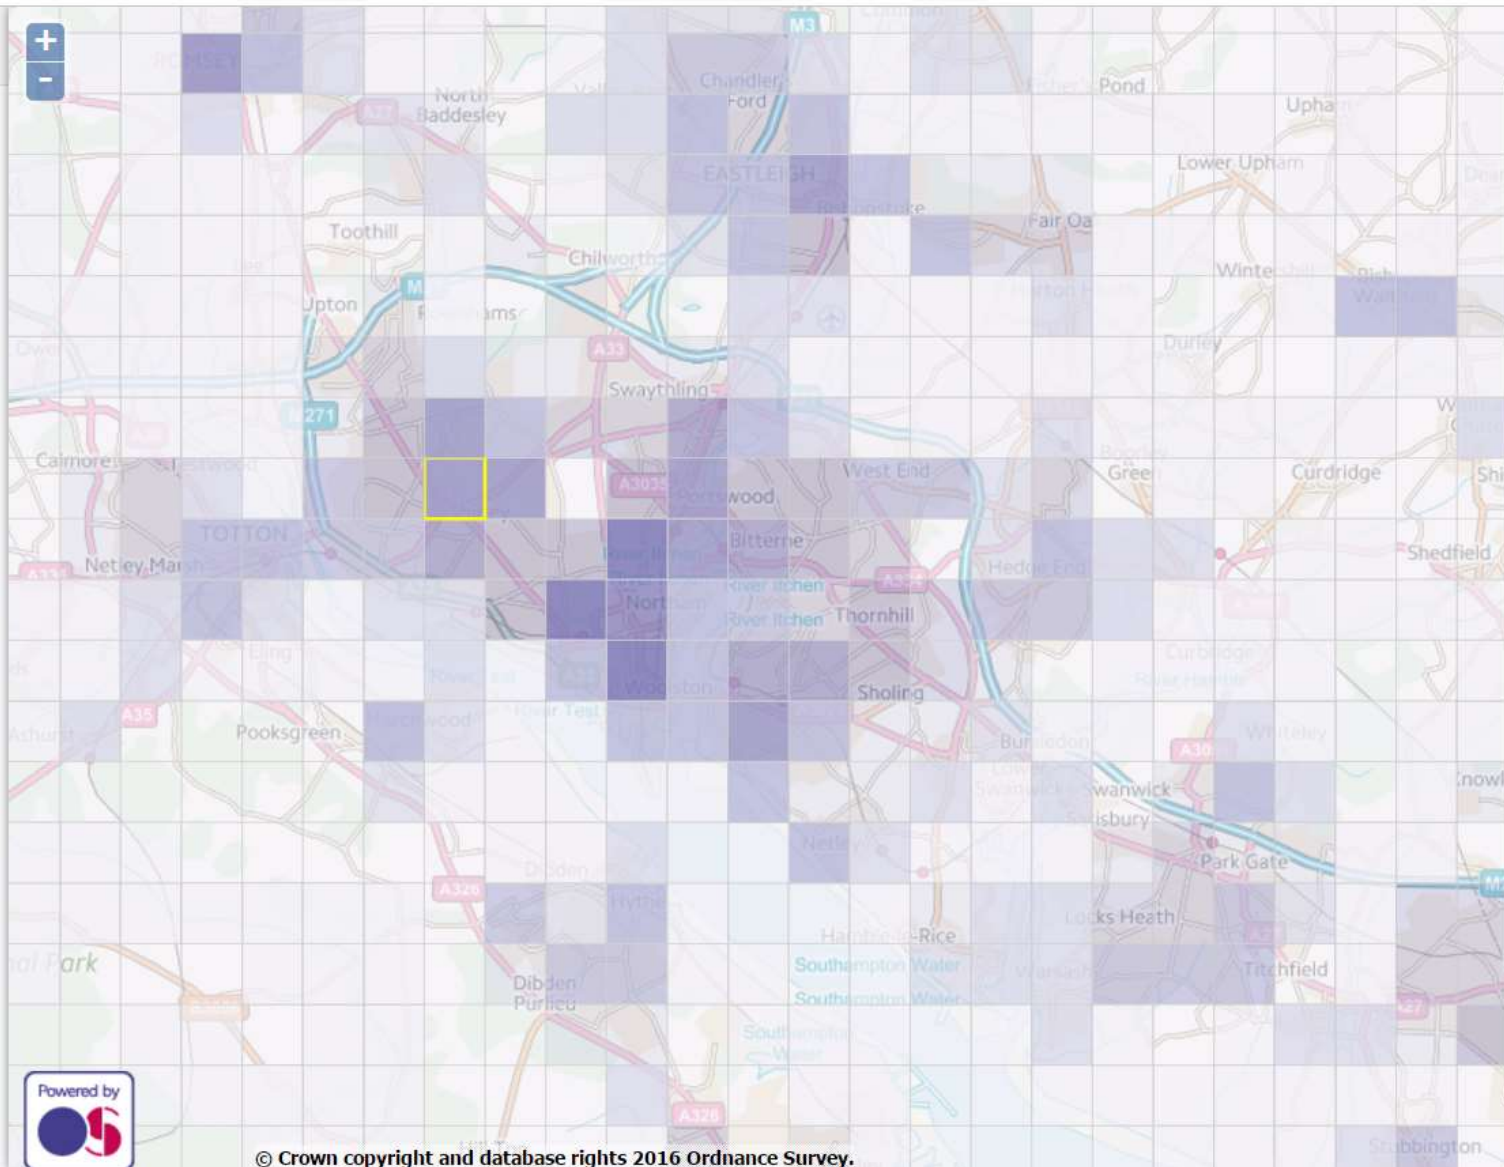

There are 214 highway authorities across the UK.

**69 manufacturing
companies registered in
SO16.**

Meet Lucy the Data Engineer...

1. Simplify Data
2. Derive new Data
3. Link Data

What are those
Data
Scientists/Analysts
up to?

“Get the right data to the right people at the right time.”

Menu

Use this menu to select which attribute you would like to see a density map for.

Select a style

Clear Style

- Total number of addresses
- Total number of approved addresses
- Total number of provisional addresses
- Total number of historical addresses
- Total number of approved residential addresses
- Total number of approved commercial addresses
- Total number of approved postal addresses
- Total number of approved non postal addresses
- Total number of buildings
- Total area covered by highways
- Total area covered by rail
- Total area covered by inland water
- Total area covered by tidal water
- Total area covered by foreshore
- Total number of schools
- Total number of electrical features
- Total number of bus stops